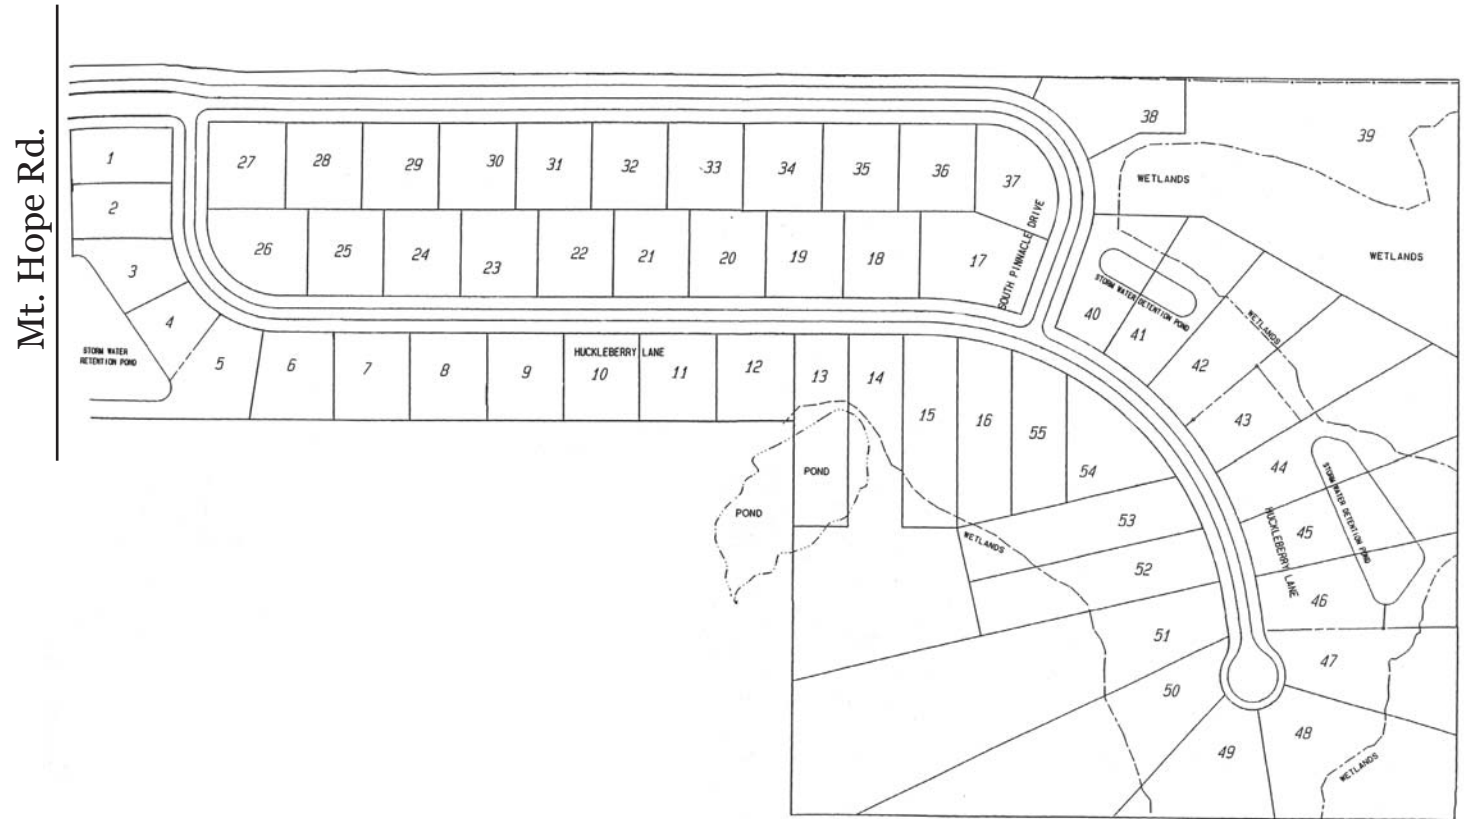

Community Plan

Tamarack Glen is located in Grass Lake.
From I-94, take Mt. Hope Rd. Exit #150 and head South approximately 1^{1/2} miles. The entrance of Tamarack Glen is located on the left hand side of the road on East Pinnacle Drive.